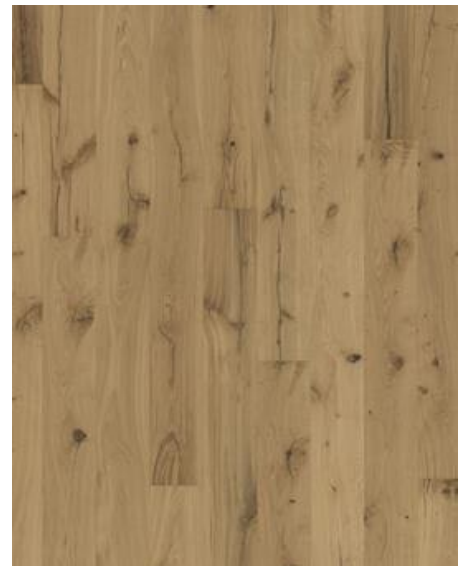

# OAK PALLIDO

The barely-there sepia stain on this single-strip oak floor from the Boardwalk Collection allows natural tones to show through, while highlighting a characterful formation of knots and cracks. Each board is carefully brushed to bring out the grain and four-sided beveling ensures a classic full plank look.

## PRODUCT DETAILS

Product type / Construction	Wood Flooring / 3-layer parquet
Article Number / EAN Code	151NDMEK10KW240 / 7393969046084
Design / Wood Species	1-strip / Oak
Surface Treatment /	Oil / Stained
Natural/Stained	
Refining Treatment	Microbevelled 4-sided, Brushed
Width x Length x Thickness	187 x 2420 x 15 mm
Weight per package / per m2	22 kg / 8.15 kg
Area per package / per pallet	2.72 m <sup>2</sup> / 122.4 m <sup>2</sup>
Grading	Dynamic
Joint	Woodloc® 5S
Installation method	Floating, Glue-down
Floor heating	Yes
Wear layer material / thickness	Hardwood / 3.5 mm
Resandable	2-3 times
Core material	Pine/Spruce/Alder
Backside material	Spruce

## DETAILED DESCRIPTION

All naturally occurring wood colour variations allowed, from light to dark brown. Sapwood may occur. The product includes large sound and black knots. Knots, fillings and cracks will be present in all sizes and numbers.