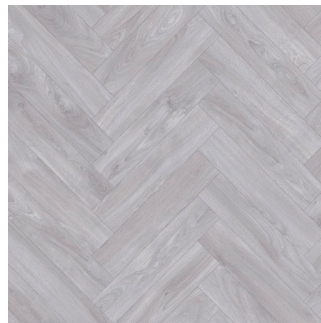

LAUREL OAK 236M ⇨
Finish: Sand embossing
Plank size: 10 x 47 cm
Repeat: 200 x 100 cm
Available widths: 2 / 3 / 4 m

LAUREL OAK 126M ⇨
Finish: Sand embossing
Plank size: 10 x 47 cm
Repeat: 200 x 100 cm
Available widths: 2 / 3 / 4 m

LAUREL OAK 696D ⇨
Finish: Sand embossing
Plank size: 10 x 47 cm
Repeat: 200 x 100 cm
Available widths: 2 / 3 / 4 m

LAUREL OAK 909M ⇨
Finish: Sand embossing
Plank size: 10 x 47 cm
Repeat: 200 x 100 cm
Available widths: 2 / 3 / 4 m

LAUREL OAK 199M ⇨
Finish: Sand embossing
Plank size: 10 x 47 cm
Repeat: 200 x 100 cm
Available widths: 2 / 3 / 4 m

LAUREL OAK 119M ⇨
Finish: Sand embossing
Plank size: 10 x 47 cm
Repeat: 200 x 100 cm
Available widths: 2 / 3 / 4 m