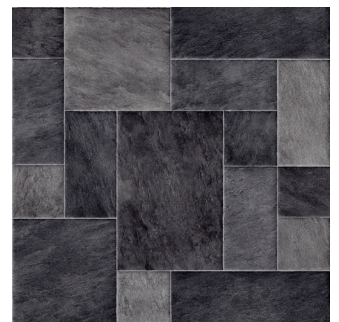

BALTIMORE 991D ⇨
Finish: Sand embossing
Tile size: Diff. tile sizes
Repeat: 100 x 100 cm
Available widths: 2 / 3 / 4 m

FEATURES

Thickness: 3,80 mm
Wear layer: 0,20 mm
Weight: 2450 g/m²